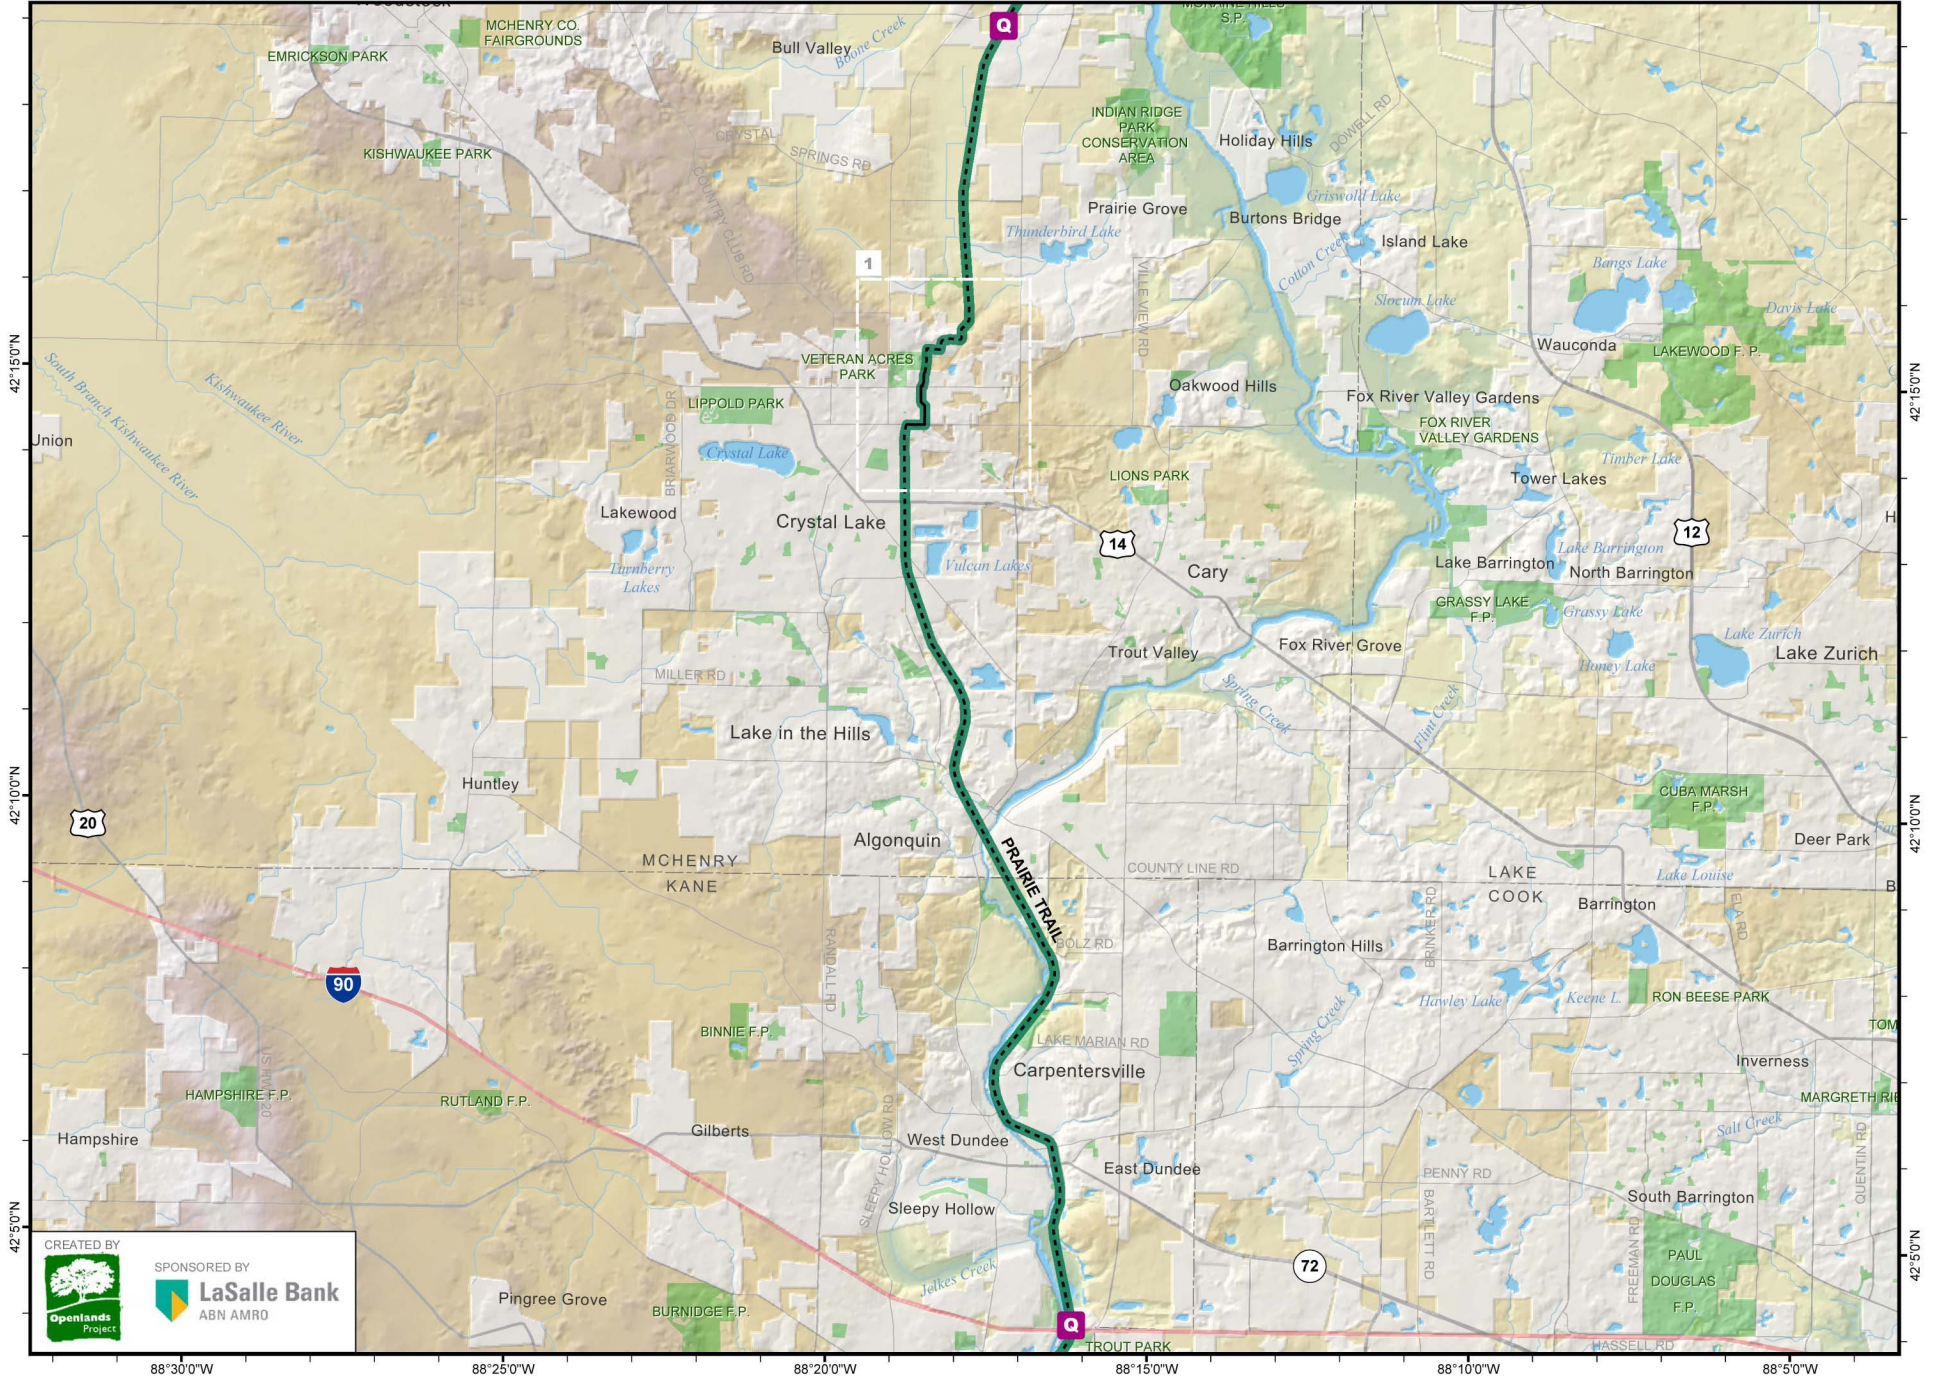

GRAND ILLINOIS TRAIL

Approximate Scale 1:162,000

1 inch = 2.55 miles

0

5 Miles

TRAIL SECTION

3

CREATED BY

SPONSORED BY

LaSalle Bank
ABN AMRO

88°30'0"W 88°25'0"W 88°20'0"W 88°15'0"W 88°10'0"W 88°5'0"W