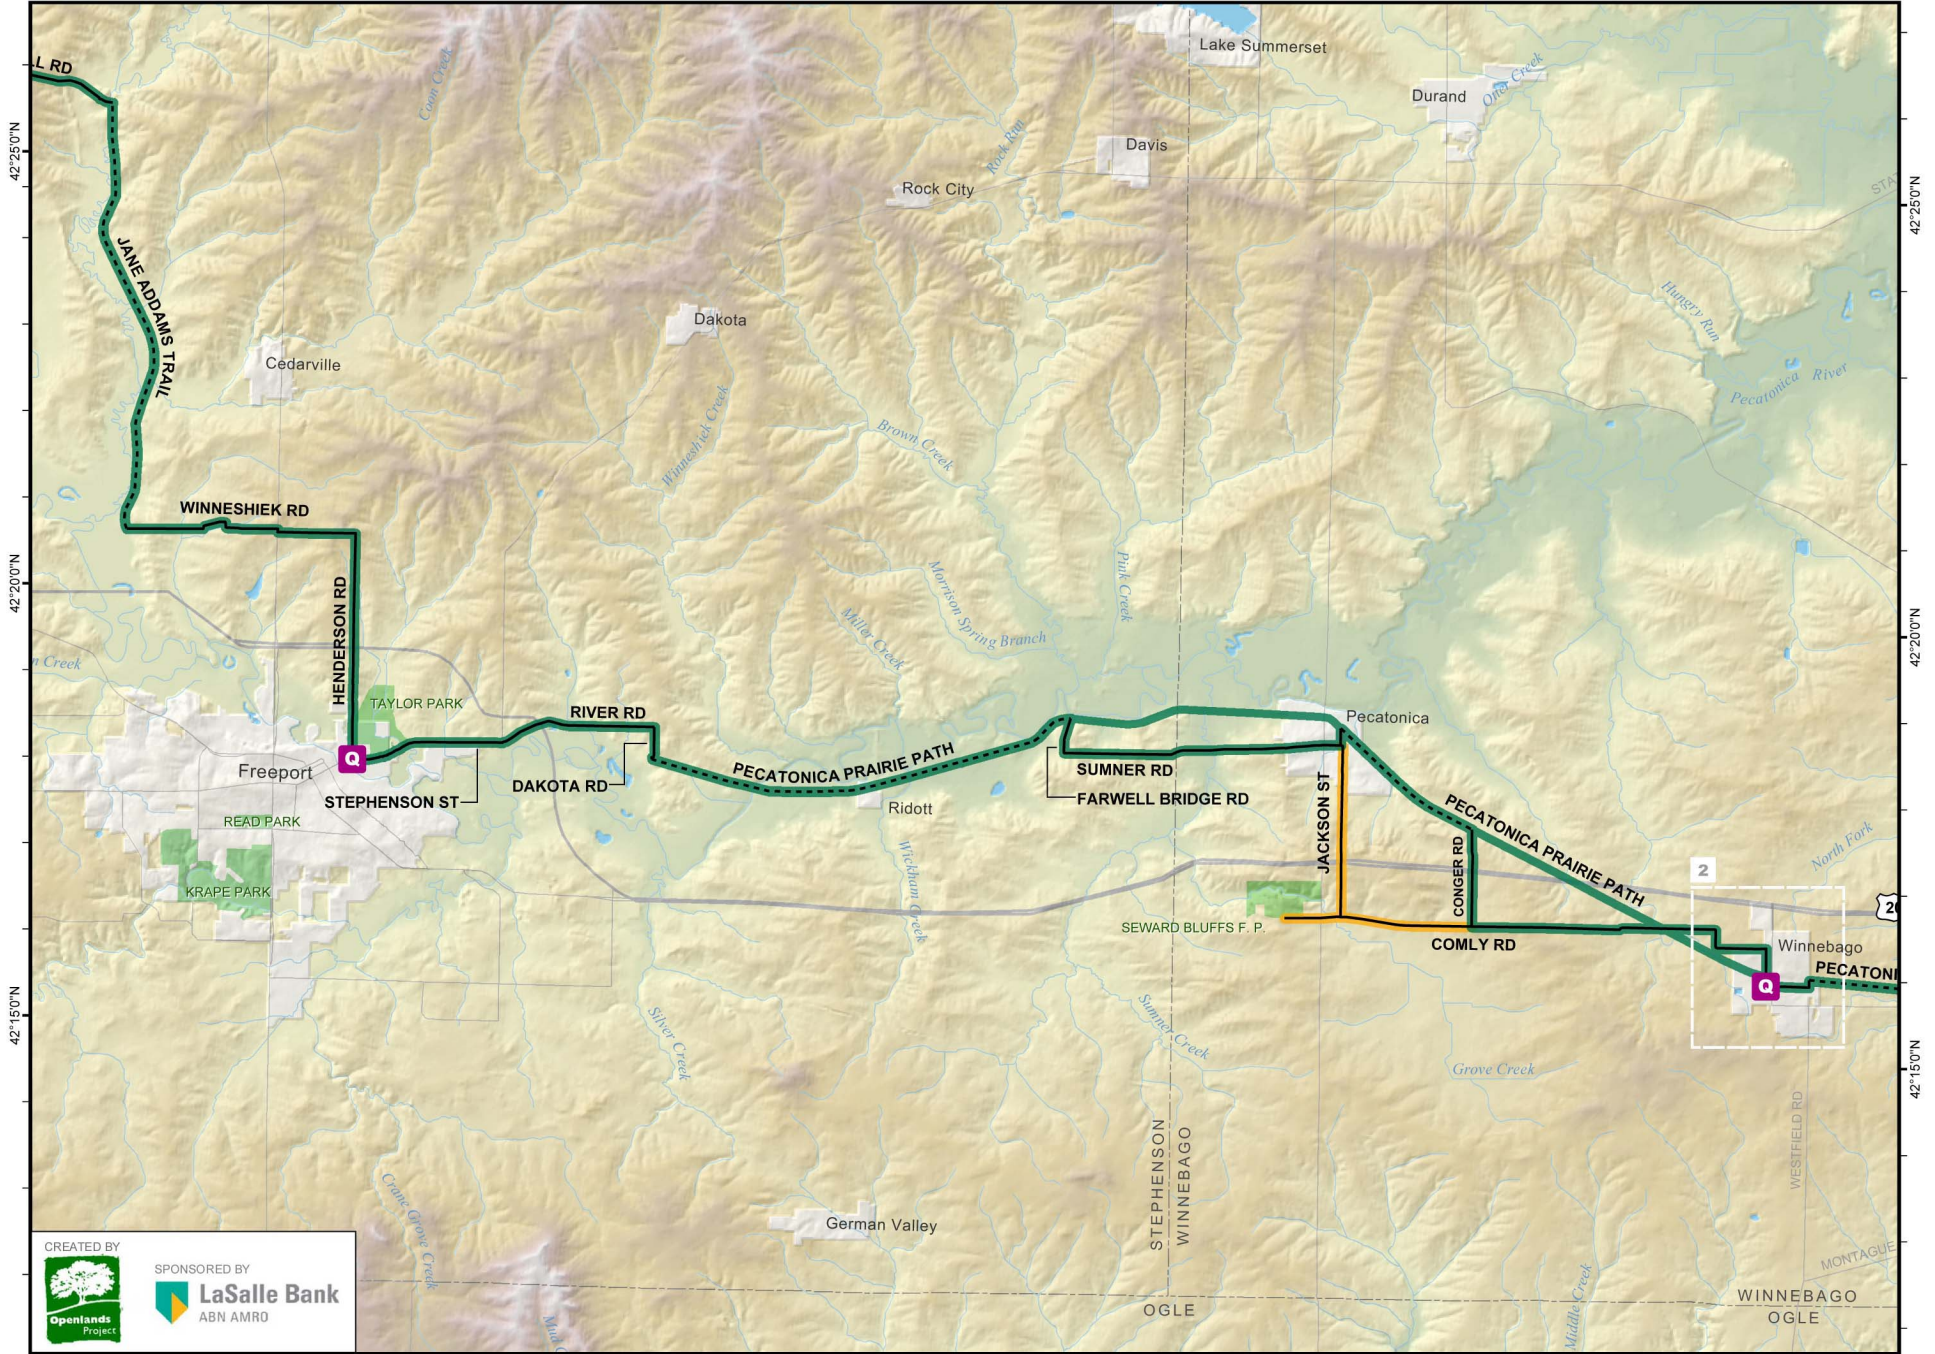

GRAND ILLINOIS TRAIL

Approximate Scale 1:162,000

1 inch = 2.55 miles

TRAIL SECTION

7

42°25'0"N
42°20'0"N
42°15'0"N

42°25'0"N
42°20'0"N
42°15'0"N

89°40'0"W 89°35'0"W 89°30'0"W 89°25'0"W 89°20'0"W 89°15'0"W