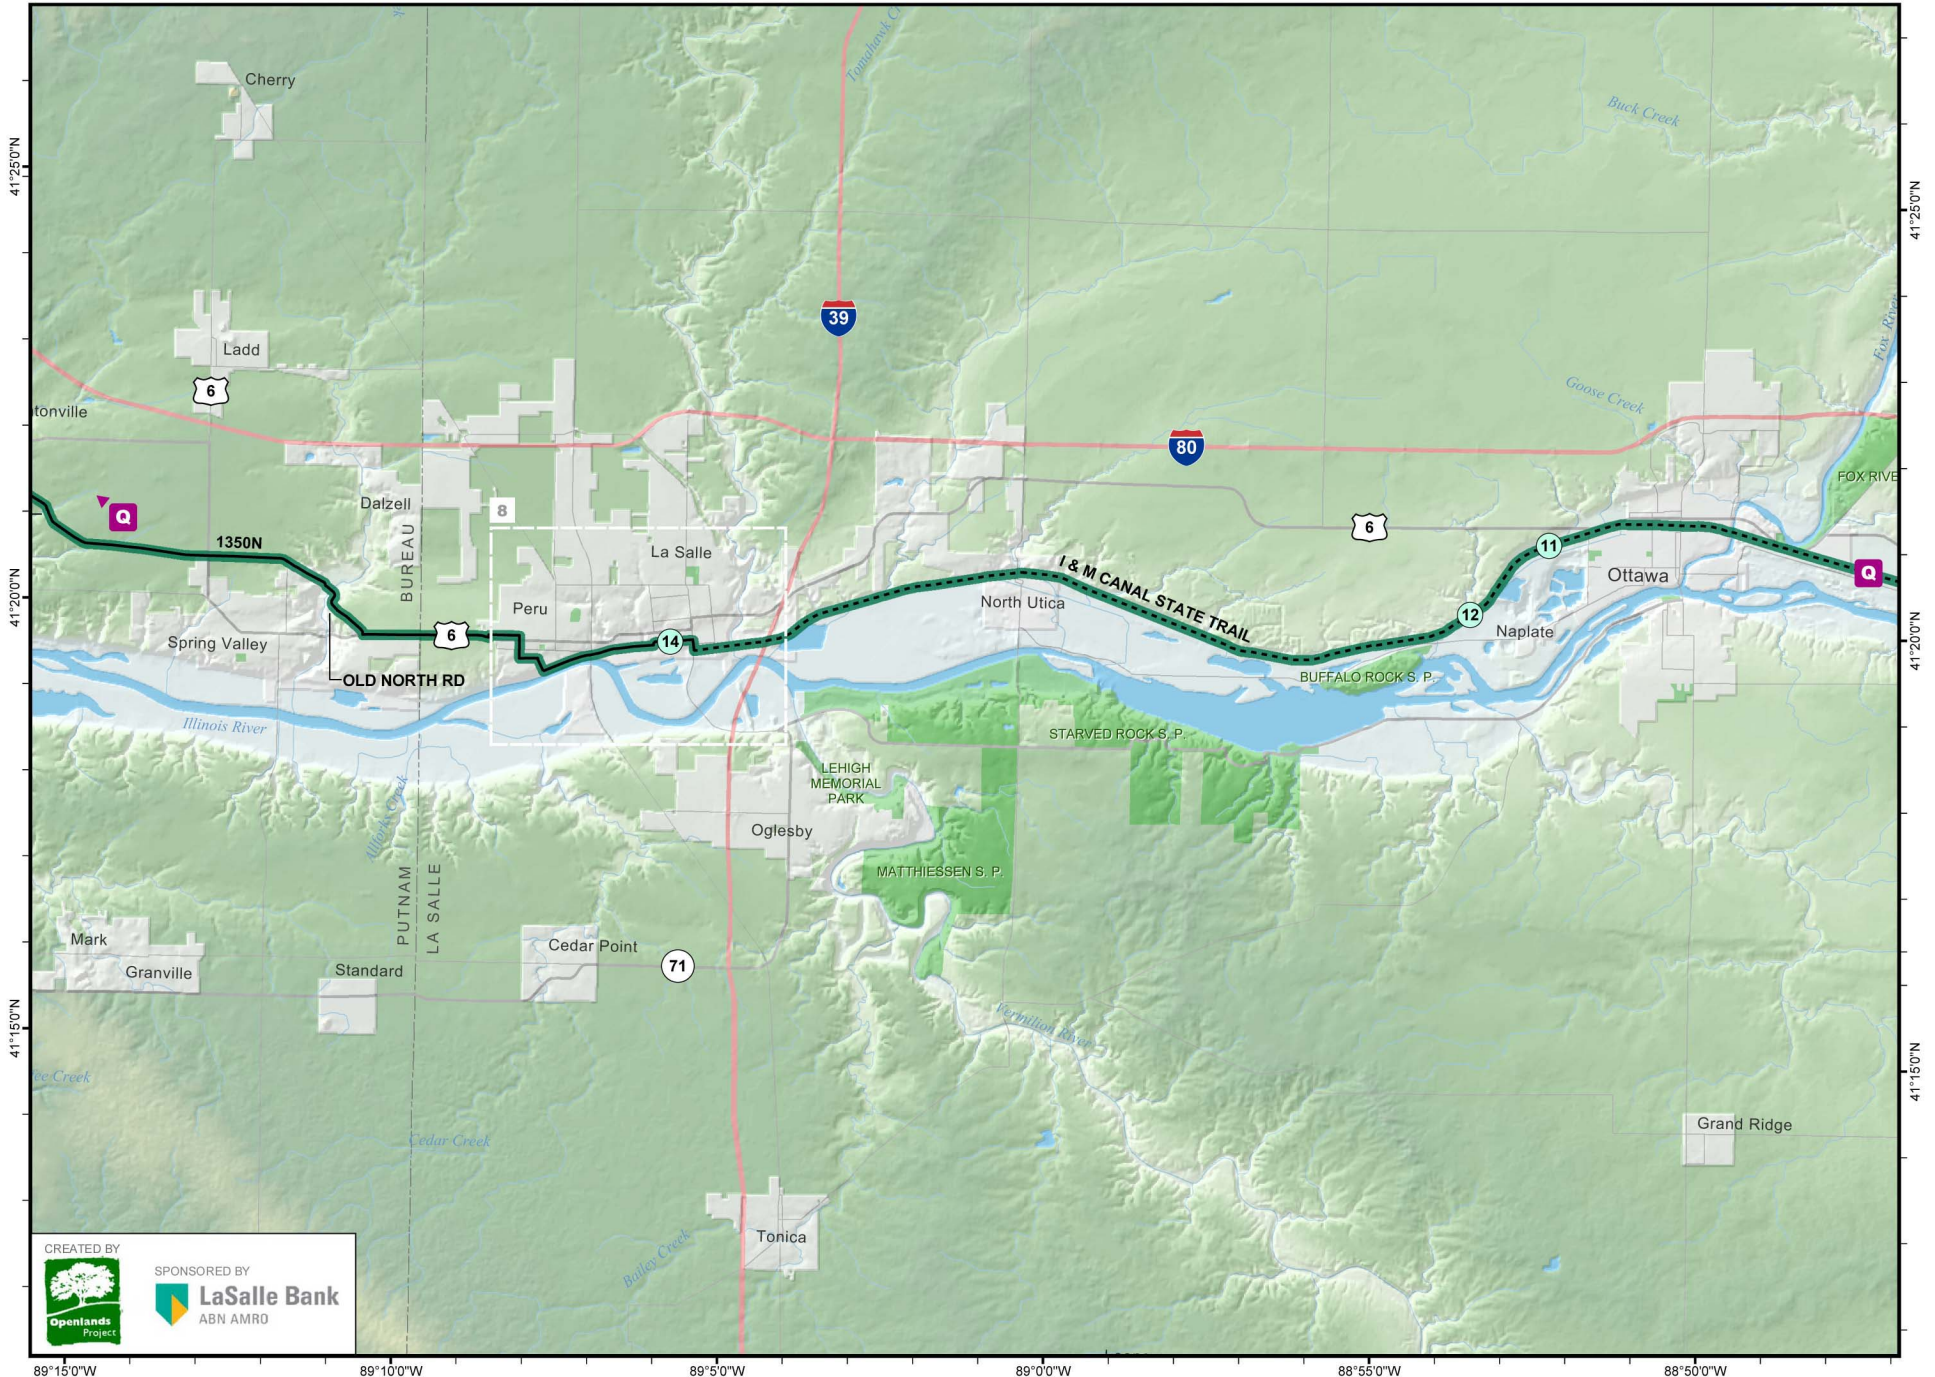

GRAND ILLINOIS TRAIL

Approximate Scale 1:162,000

1 inch = 2.55 miles

TRAIL SECTION **15**

41°25'0"N  
41°20'0"N  
41°15'0"N

41°25'0"N  
41°20'0"N  
41°15'0"N

89°15'0"W 89°10'0"W 89°5'0"W 89°0'0"W 88°55'0"W 88°50'0"W