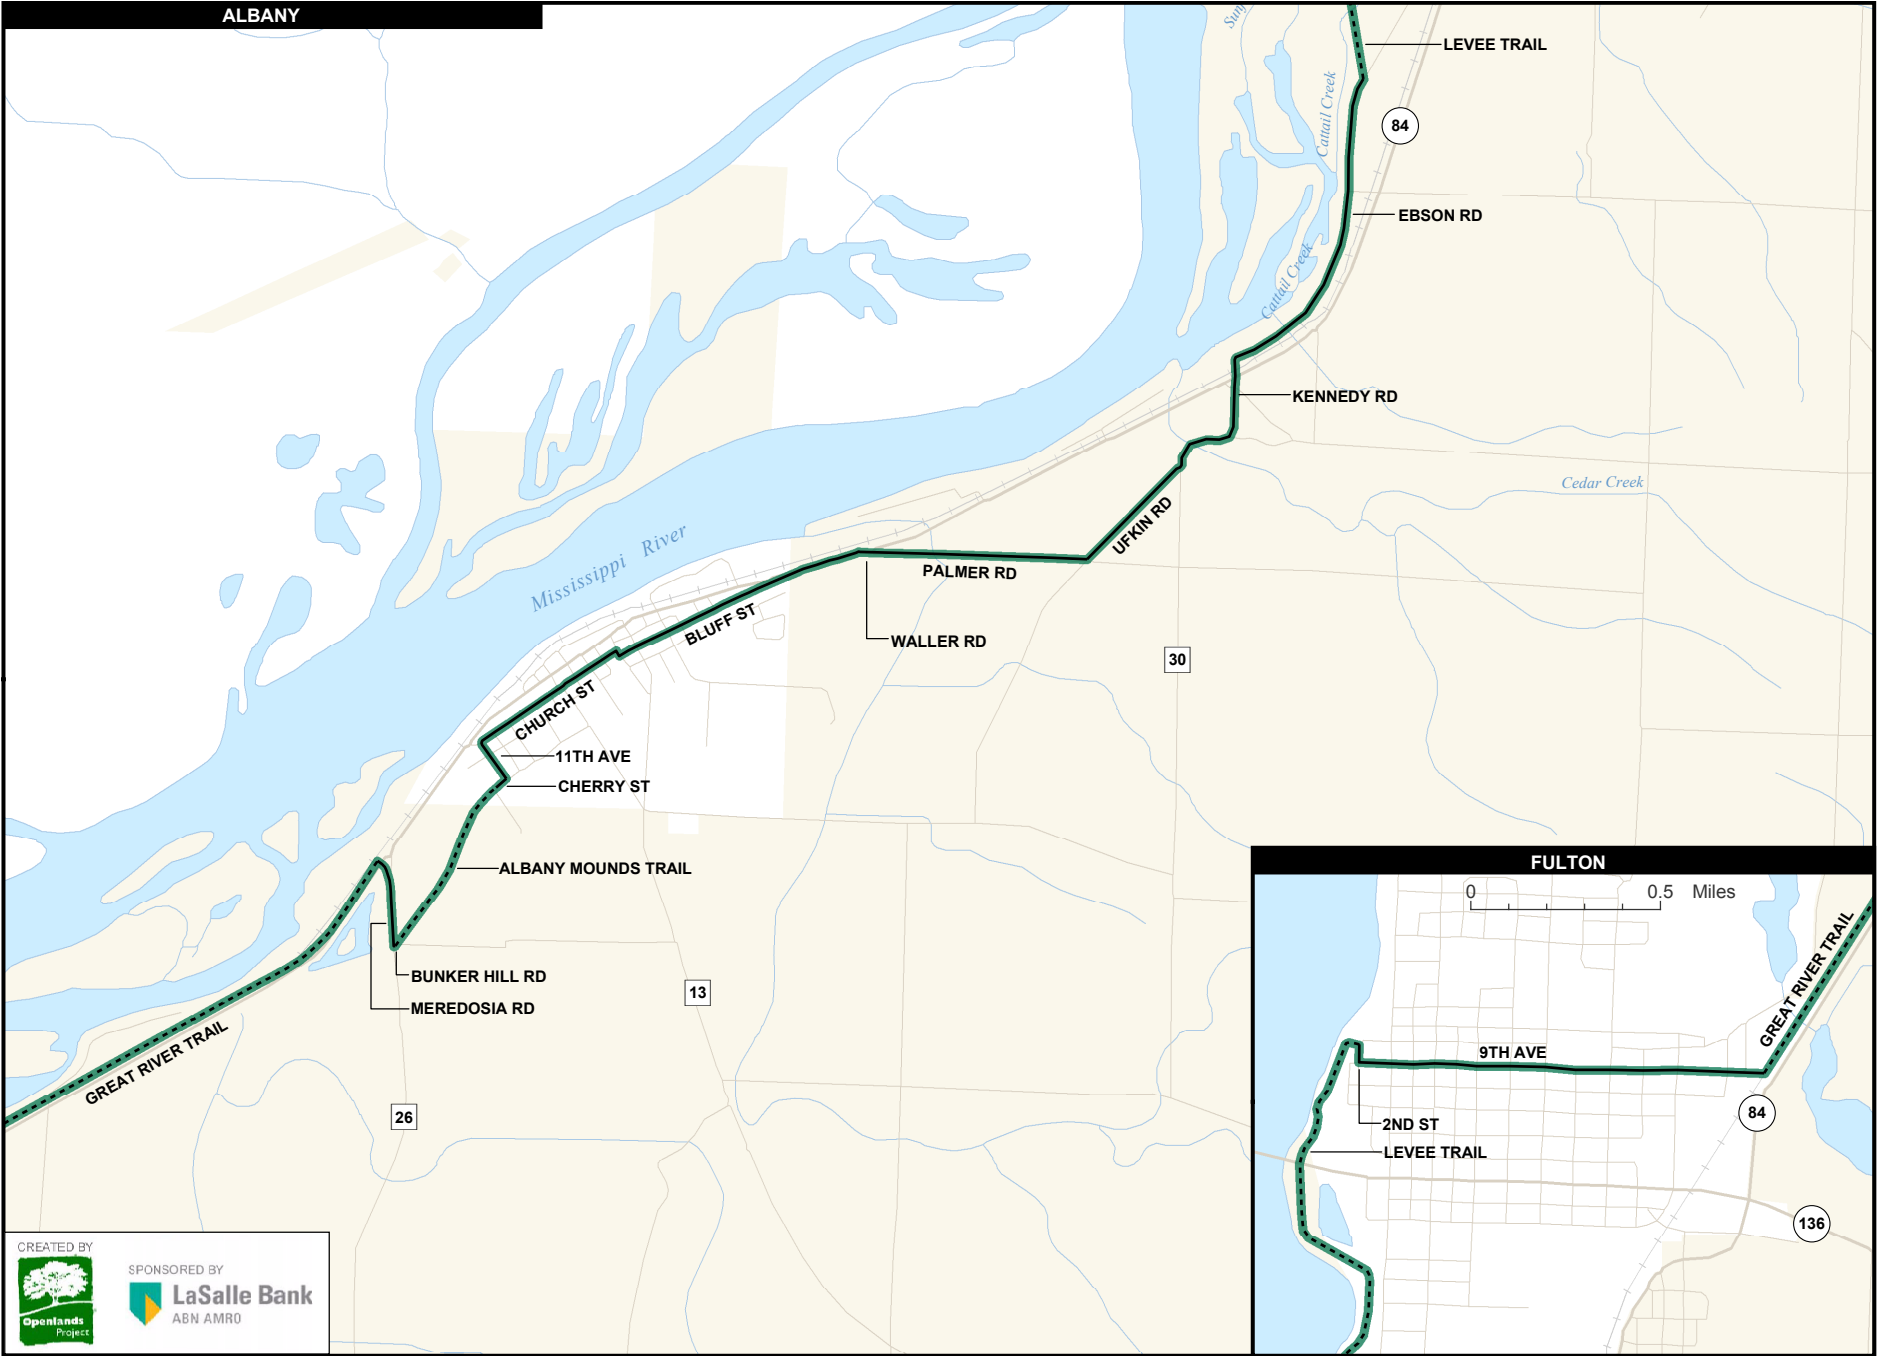

GRAND ILLINOIS TRAIL

Approximate Scale 1:46,000 1 inch = 0.73 miles

0 1 Miles

TOWN MAP

5

ALBANY

FULTON

0 0.5 Miles