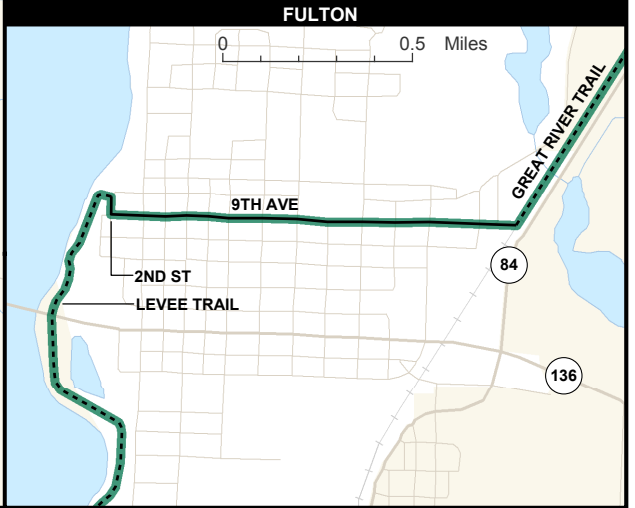

GRAND ILLINOIS TRAIL

Approximate Scale 1:46,000 1 inch = 0.73 miles

0 1 Miles

TOWN MAP

5

ALBANY

FULTON

0 0.5 Miles